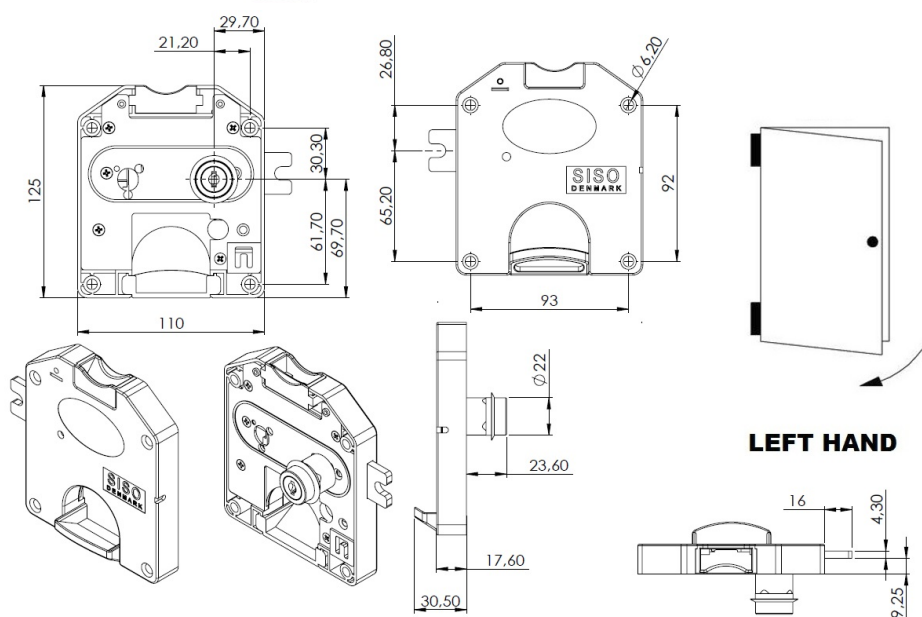

## Description:

Coin Lock F/1 Euro,W/MIC System #01,CPL, LH,Snake SISO Metal Keys, Black Plastic Body, Coin Entrance & Exit All Blue, Plastic, W/SISO Logo on Lock Body, w/Chrome Plated Rosette,, Included 1 Master Key + MIC Key Pr. Inner Box

## Item number:

14.60.250-0

Units	Box	Carton	HS Code	Barcode
Pcs.	6	48	8301300000	
				5704866051835